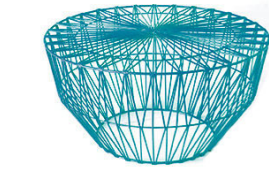

Drum Table
Peacock Blue
62cm Dia x
30cm H