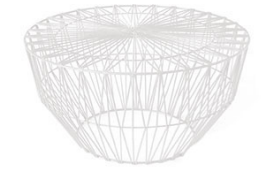

Drum Table
White
62cm Dia x
30cm H