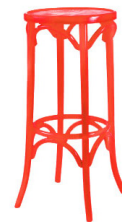

Stool
Red
37cm W x 75cm H