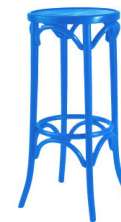

Stool
Blue
37cm W x 75cm H