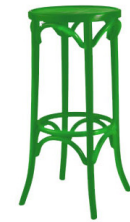

Stool
Green
37cm W x 75cm H