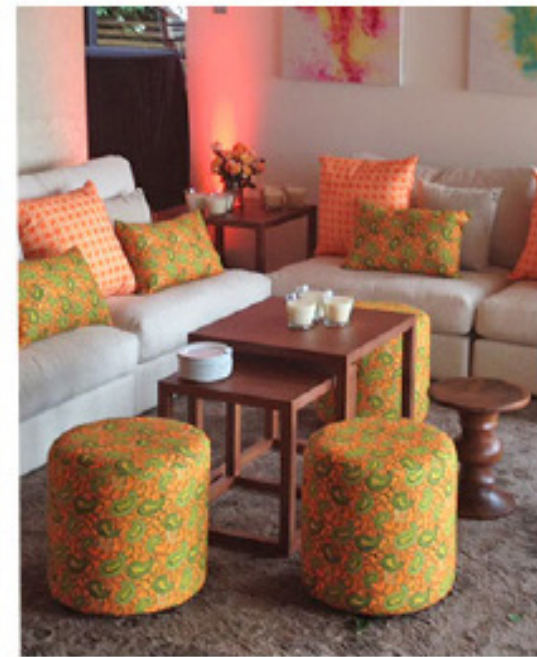

Booth  
120cm W x 60cm D  
x 90cm H

Back Rest  
90cm W x 30cm D  
x 65cm H

Rectangular Daybed  
180cm L x 60cm D  
x 45cm H

Square Ottoman  
90cm W x 90cm D  
x 45cm H

Round Ottoman  
90cm Dia x 45cm H

Cube  
40cm W \* 40cm D  
x 45cm H

Stool  
40cm Dia x 45cm H