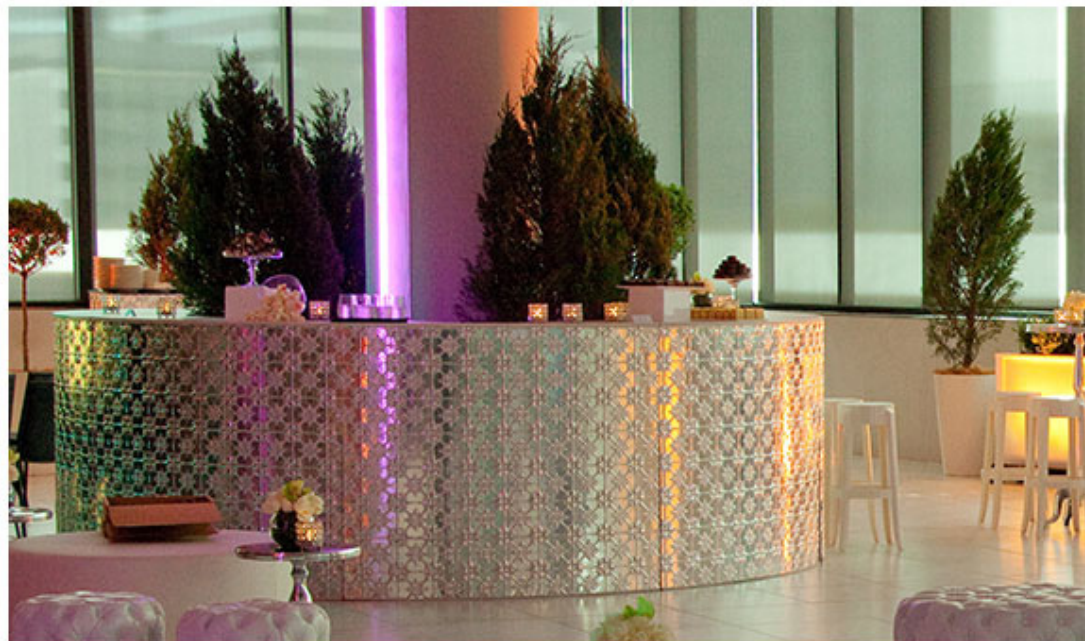

Carcass
120cm W x 60cm D
x 120cm H

Carcass
180cm W x 60cm D
x 120cm H

Carcass
140cm W x 60cm D
x 120cm H

Design your own style bar with different modules and facades

INFINITY

collection

Silver Pressed Metal